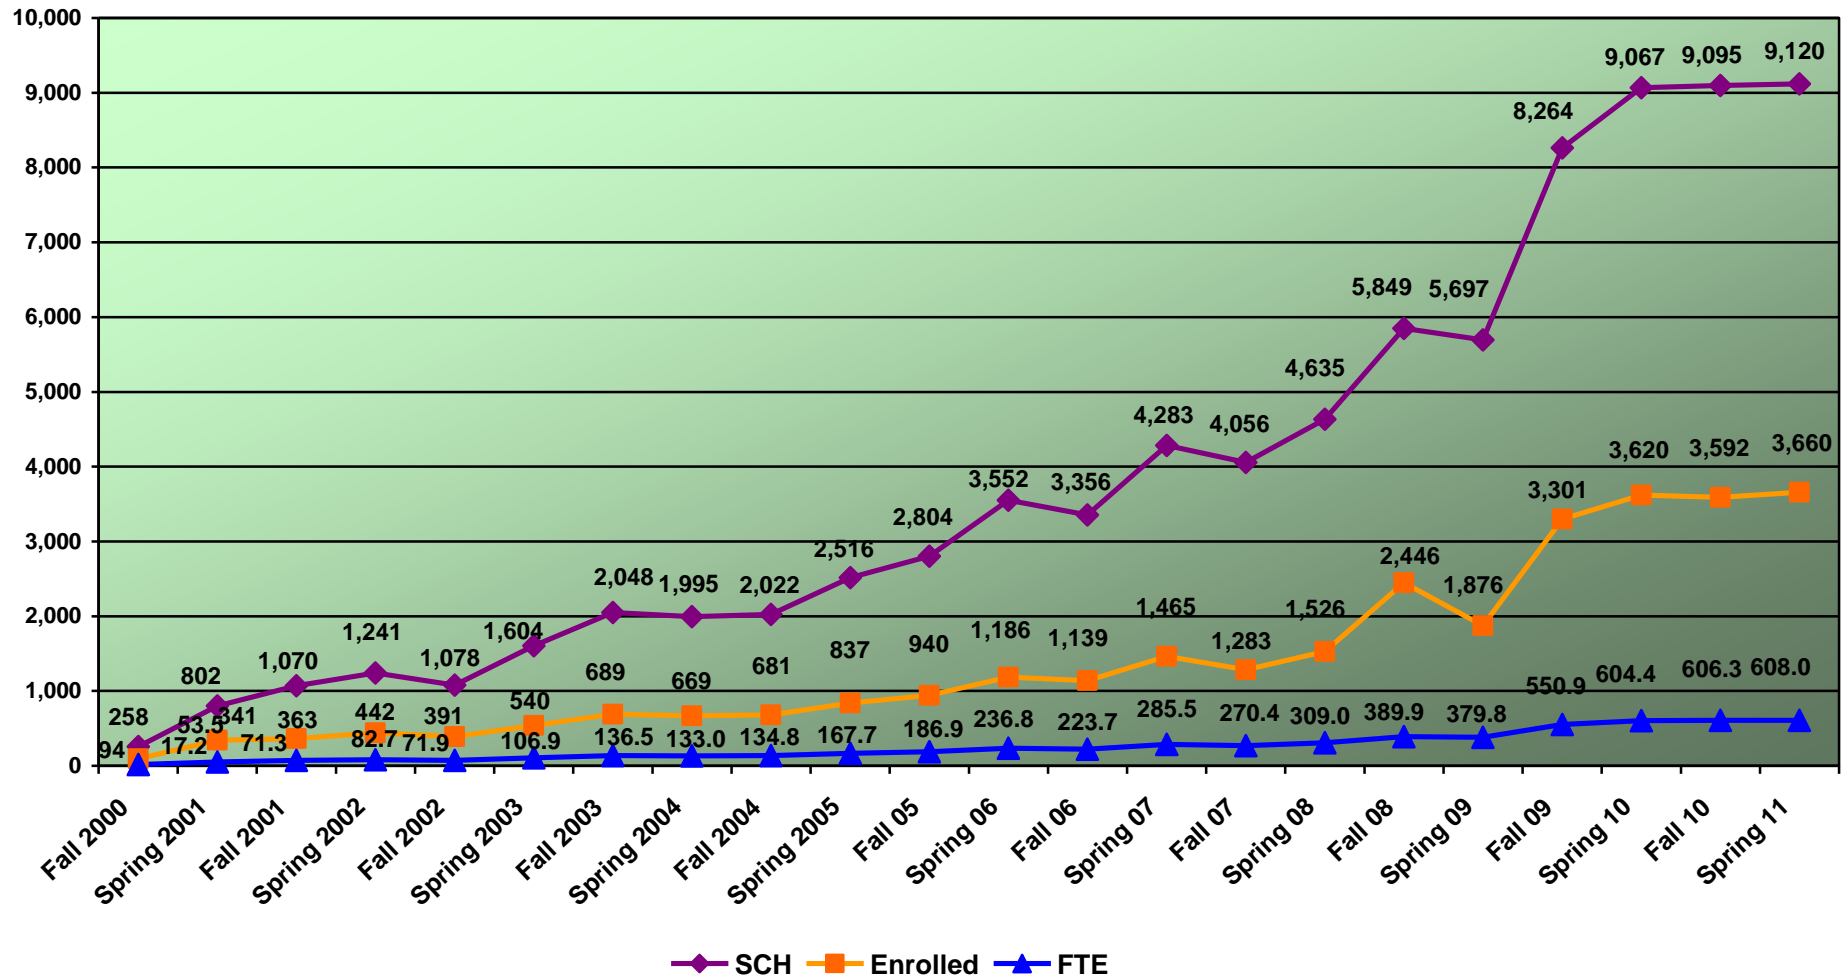

EXHIBIT 13

**Santa Fe Community College
Online Course Enrollments, Student Credit Hours and FTE by Semester
Fall 2000 - Fall 2010**

Source: End of Semester Course Files, Fall 2000 to Spring 2010. As of Fall 2005, data includes "blended" courses not previously available.